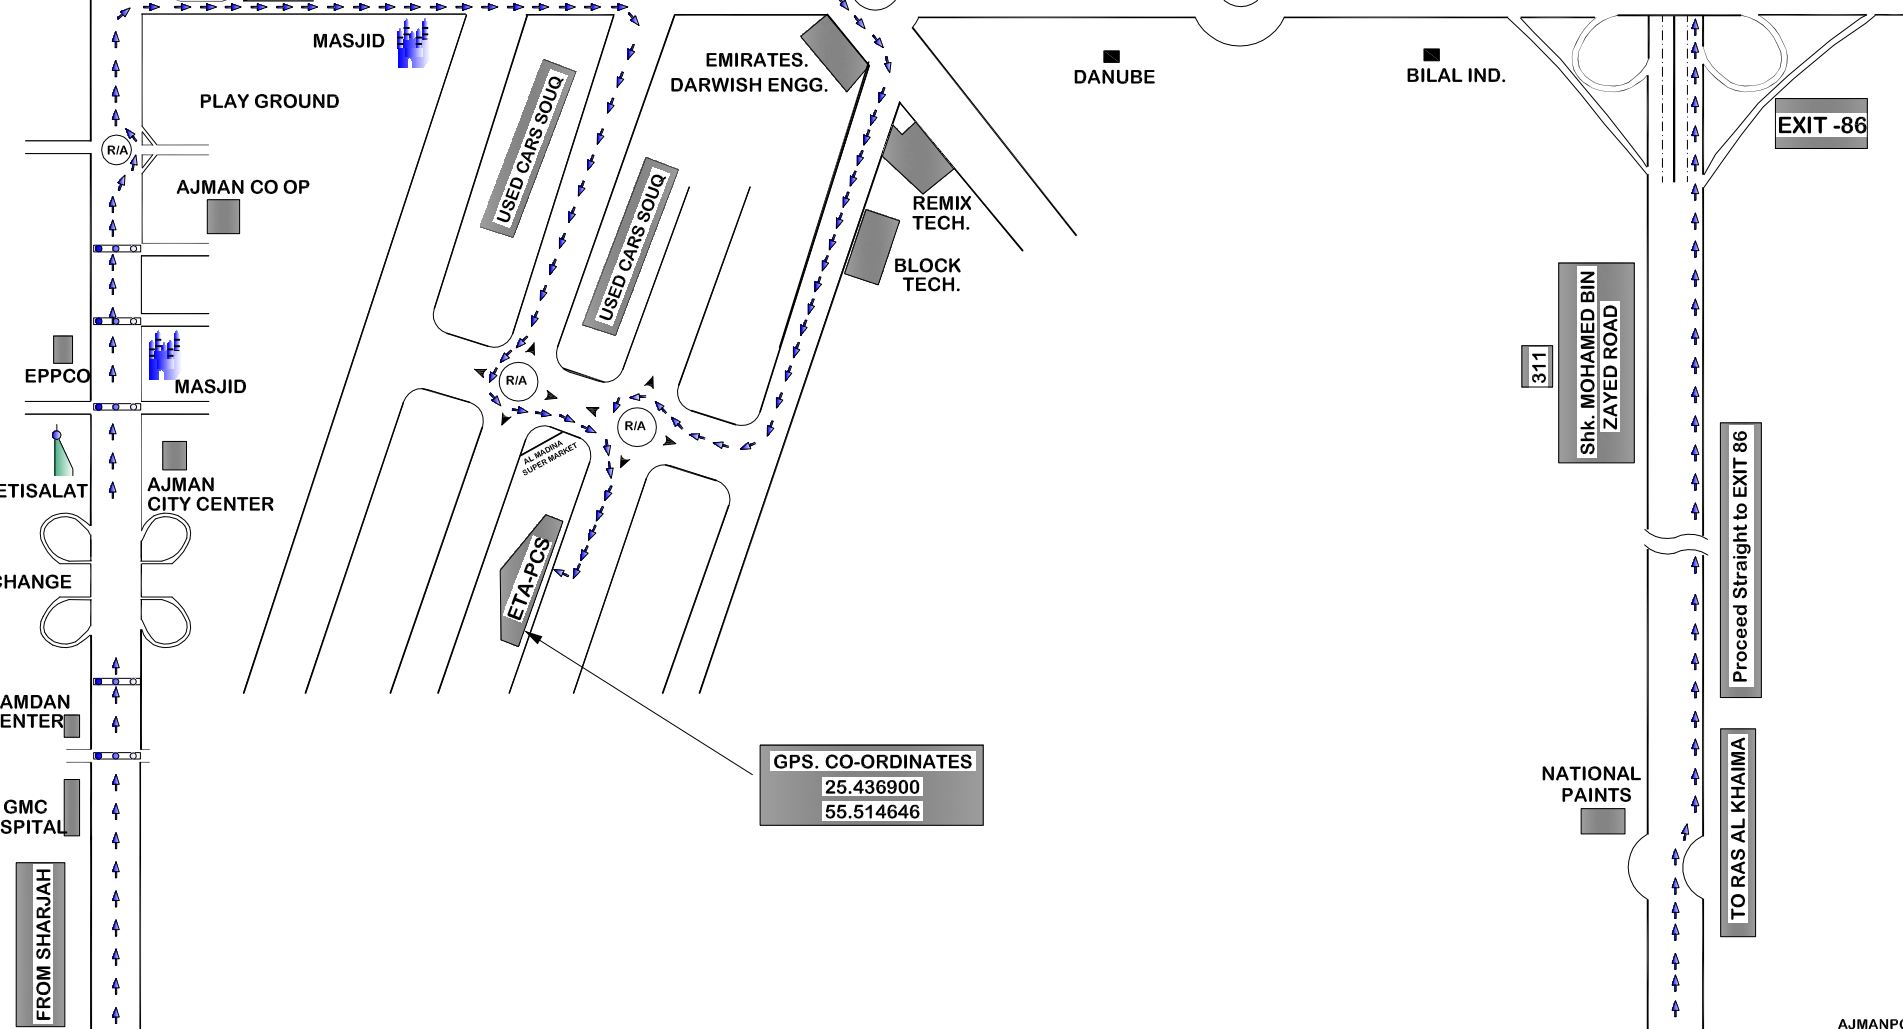

ETA-PCS SWITCHGEAR MANUFACTURING L.L.C.
AJMAN, UAE

CONTACT - 06 7149 494

HAMIRYA FREE ZONE
TO UMM AL QUWEIN

U-TURN

AL HAMIRIYAH
LABOUR CITY

Approx. 7 km.

GPS. CO-ORDINATES
25.436900
55.514646

311
Shk. MOHAMED BIN
ZAYED ROAD

Proceed Straight to EXIT 86

TO RAS AL KHAIMA

NATIONAL
PAINTS